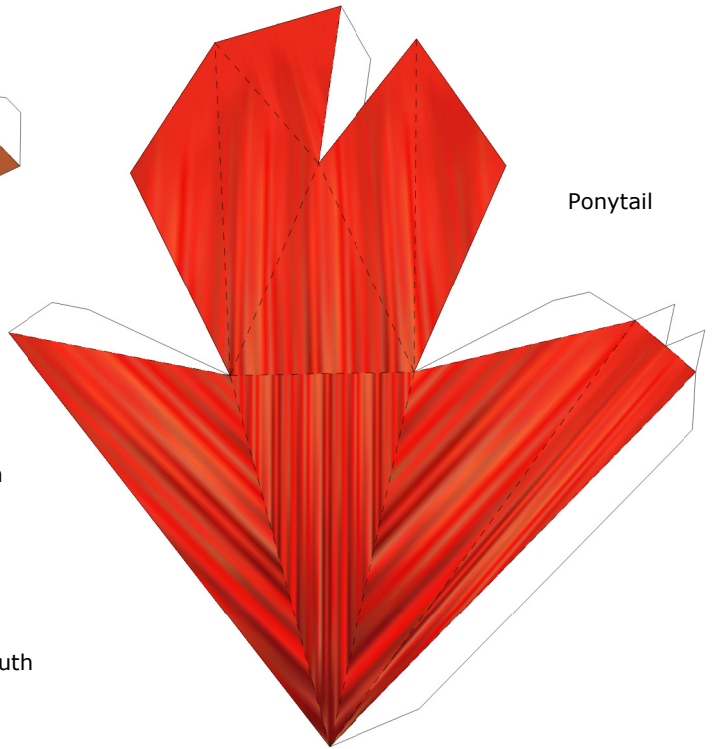

A VEIL

By Xenon

Aveil is the stern leader of the Gerudo Pirates in Majora's Mask. Operating from the northern Great Bay they cause havoc along the Terminian coastline. More recently the Skull Kid has told her that the baby Zoras which will hatch from Lulu's eggs are the key to accessing the Great Bay Temple, and the alleged treasure within!

Forehead Jewel

Chest Jewel

Waist Jewel

Left Upper Leg

Right Upper Leg

Lower Body

Ears

Hair Jewel

Top of Head
(Closing Piece)

Upper Hair

Eyes

Ponytail

Nose

Upper Mouth

Lower Mouth

Chin and
Back of Head

Fringes

Right Shoulder

Left Shoulder

Right Upper Arm

Left Upper Arm

Right Forearm

Left Forearm

Right Hand Closing Piece