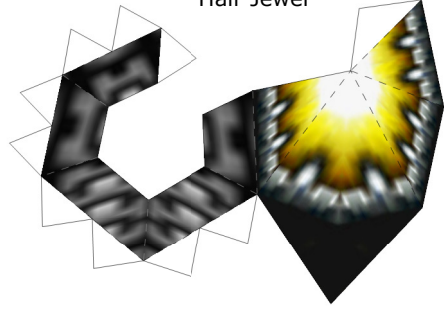

A VEIL

By Xenon

Aveil is the stern leader of the Gerudo Pirates in Majora's Mask. Operating from the northern Great Bay they cause havoc along the Terminian coastline. More recently the Skull Kid has told her that the baby Zoras which will hatch from Lulu's eggs are the key to accessing the Great Bay Temple, and the alleged treasure within!

Forehead Jewel

Chest Jewel

Waist Jewel

Left Upper Leg

Right Upper Leg

Lower Body

Ears

Hair Jewel

Top of Head
(Closing Piece)

Upper Hair

Eyes

Ponytail

Nose

Upper Mouth

Lower Mouth

Chin and
Back of Head