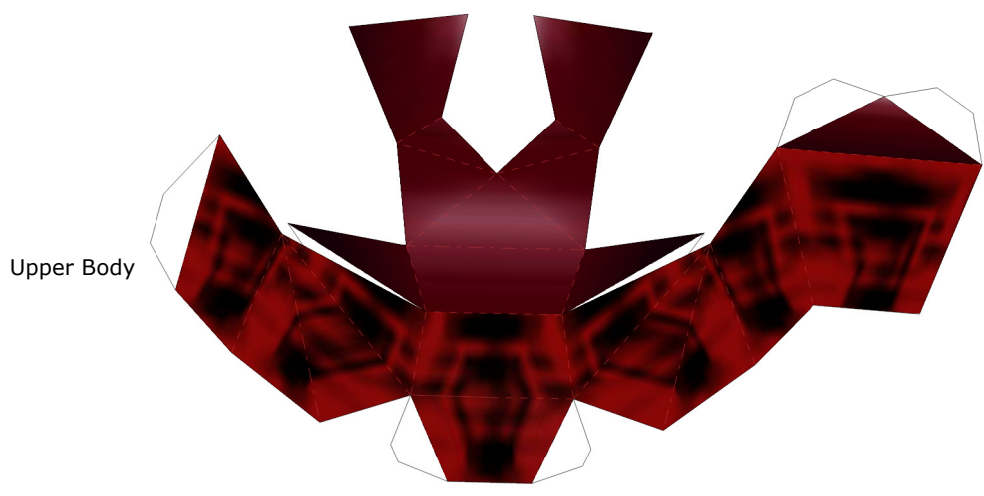

A VEIL

By Xenon

Aveil is the stern leader of the Gerudo Pirates in Majora's Mask. Operating from the northern Great Bay they cause havoc along the Terminian coastline. More recently the Skull Kid has told her that the baby Zoras which will hatch from Lulu's eggs are the key to accessing the Great Bay Temple, and the alleged treasure within!

Forehead Jewel

Chest Jewel

Waist Jewel

Left Upper Leg

Right Upper Leg

Lower Body

Ears

Hair Jewel

Top of Head
(Closing Piece)

Upper Hair

Eyes

Ponytail

Nose

Upper Mouth

Lower Mouth

Chin and
Back of Head