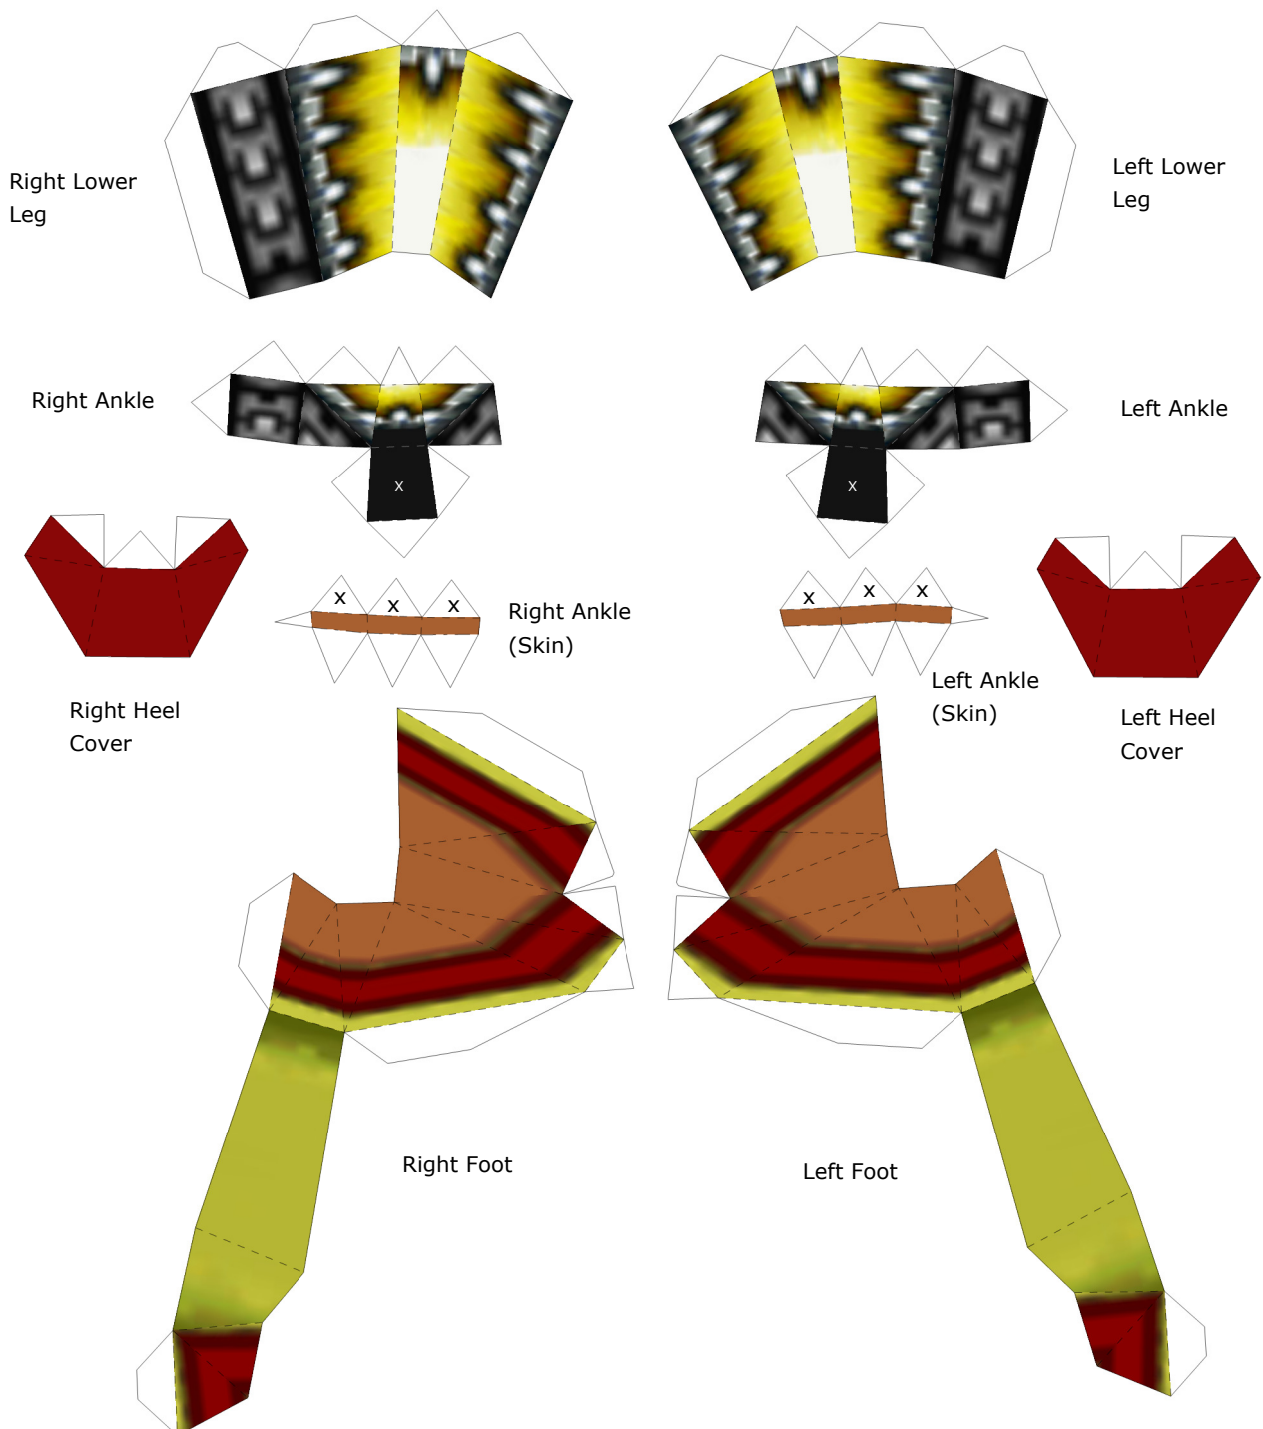

A VEIL

By Xenon

Aveil is the stern leader of the Gerudo Pirates in Majora's Mask. Operating from the northern Great Bay they cause havoc along the Terminian coastline. More recently the Skull Kid has told her that the baby Zoras which will hatch from Lulu's eggs are the key to accessing the Great Bay Temple, and the alleged treasure within!

Forehead Jewel

Chest Jewel

Waist Jewel

Left Upper Leg

Right Upper Leg

Lower Body

Ears

Hair Jewel

Top of Head
(Closing Piece)

Upper Hair

Eyes

Ponytail

Nose

Upper Mouth

Lower Mouth

Chin and
Back of Head

Left Hand Closing Piece

Right Hand

Left Hand

Right Thumb

Left Thumb