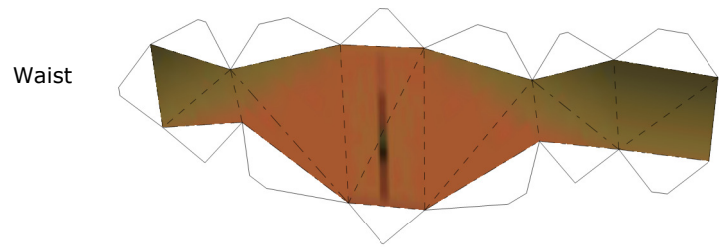

A VEIL

By Xenon

Aveil is the stern leader of the Gerudo Pirates in Majora's Mask. Operating from the northern Great Bay they cause havoc along the Terminian coastline. More recently the Skull Kid has told her that the baby Zoras which will hatch from Lulu's eggs are the key to accessing the Great Bay Temple, and the alleged treasure within!

Forehead Jewel

Chest Jewel

Waist Jewel

Left Upper Leg

Right Upper Leg

Lower Body

Ears

Hair Jewel

Top of Head
(Closing Piece)

Upper Hair

Eyes

Ponytail

Nose

Upper Mouth

Lower Mouth

Chin and
Back of Head