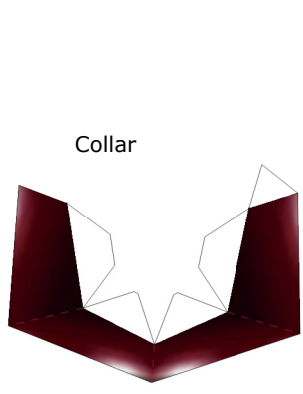

A VEIL

By Xenon

Aveil is the stern leader of the Gerudo Pirates in Majora's Mask. Operating from the northern Great Bay they cause havoc along the Terminian coastline. More recently the Skull Kid has told her that the baby Zoras which will hatch from Lulu's eggs are the key to accessing the Great Bay Temple, and the alleged treasure within!

Forehead Jewel

Chest Jewel

Waist Jewel

Left Upper Leg

Right Upper Leg

Lower Body

Ears

Hair Jewel

Top of Head
(Closing Piece)

Upper Hair

Eyes

Ponytail

Nose

Upper Mouth

Lower Mouth

Chin and
Back of Head