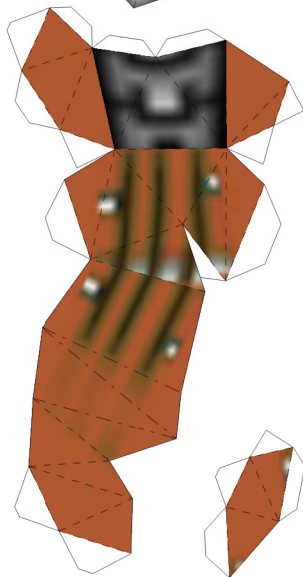

A VEIL

By Xenon

Aveil is the stern leader of the Gerudo Pirates in Majora's Mask. Operating from the northern Great Bay they cause havoc along the Terminian coastline. More recently the Skull Kid has told her that the baby Zoras which will hatch from Lulu's eggs are the key to accessing the Great Bay Temple, and the alleged treasure within!

Top of Head
(Closing Piece)

Upper Hair

Eyes

Ponytail

Nose

Upper Mouth

Lower Mouth

Chin and
Back of Head

Fringes

Right Shoulder

Left Shoulder

Right Upper Arm

Left Upper Arm

Right Forearm

Left Forearm

Right Hand Closing Piece

Left Hand Closing Piece

Right Hand

Left Hand

Right Thumb

Left Thumb