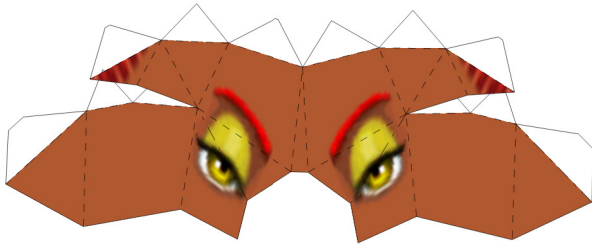

A VEIL

By Xenon

Aveil is the stern leader of the Gerudo Pirates in Majora's Mask. Operating from the northern Great Bay they cause havoc along the Terminian coastline. More recently the Skull Kid has told her that the baby Zoras which will hatch from Lulu's eggs are the key to accessing the Great Bay Temple, and the alleged treasure within!

Forehead Jewel

Chest Jewel

Waist Jewel

Left Upper Leg

Right Upper Leg

Lower Body

Ears

Hair Jewel

Top of Head
(Closing Piece)

Upper Hair

Eyes

Ponytail

Nose

Upper Mouth

Lower Mouth

Chin and
Back of Head