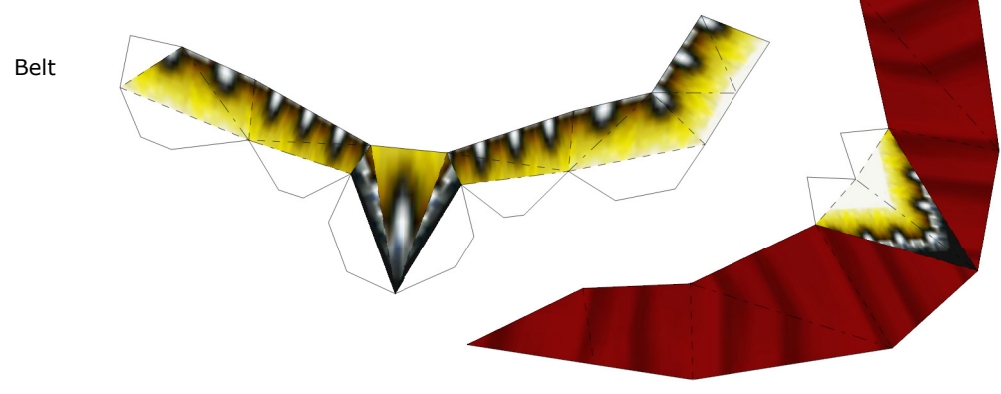

A VEIL

By Xenon

Aveil is the stern leader of the Gerudo Pirates in Majora's Mask. Operating from the northern Great Bay they cause havoc along the Terminian coastline. More recently the Skull Kid has told her that the baby Zoras which will hatch from Lulu's eggs are the key to accessing the Great Bay Temple, and the alleged treasure within!

Forehead Jewel

Chest Jewel

Waist Jewel

Left Upper Leg

Right Upper Leg

Lower Body

Ears

Hair Jewel

Top of Head
(Closing Piece)

Upper Hair

Eyes

Ponytail

Nose

Upper Mouth

Lower Mouth

Chin and
Back of Head