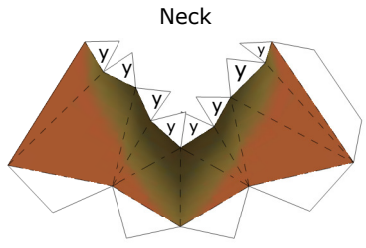

A VEIL

By Xenon

Aveil is the stern leader of the Gerudo Pirates in Majora's Mask. Operating from the northern Great Bay they cause havoc along the Terminian coastline. More recently the Skull Kid has told her that the baby Zoras which will hatch from Lulu's eggs are the key to accessing the Great Bay Temple, and the alleged treasure within!

Forehead Jewel

Chest Jewel

Waist Jewel

Left Upper Leg

Right Upper Leg

Lower Body

Ears

Hair Jewel

Top of Head
(Closing Piece)

Upper Hair

Eyes

Ponytail

Nose

Upper Mouth

Lower Mouth

Chin and
Back of Head