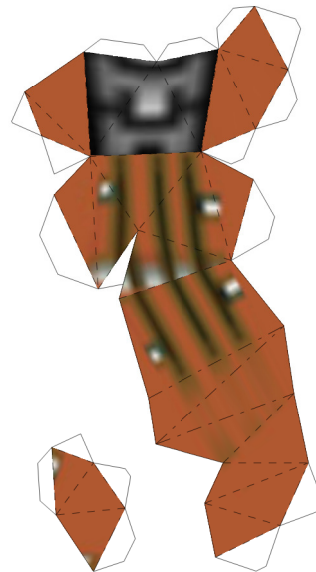

A VEIL

By Xenon

Aveil is the stern leader of the Gerudo Pirates in Majora's Mask. Operating from the northern Great Bay they cause havoc along the Terminian coastline. More recently the Skull Kid has told her that the baby Zoras which will hatch from Lulu's eggs are the key to accessing the Great Bay Temple, and the alleged treasure within!

Top of Head
(Closing Piece)

Upper Hair

Eyes

Ponytail

Nose

Upper Mouth

Lower Mouth

Chin and
Back of Head

Fringes

Right Shoulder

Left Shoulder

Right Upper Arm

Left Upper Arm

Right Forearm

Left Forearm

Right Hand Closing Piece

Left Hand Closing Piece

Right Hand

Left Hand

Right Thumb

Left Thumb